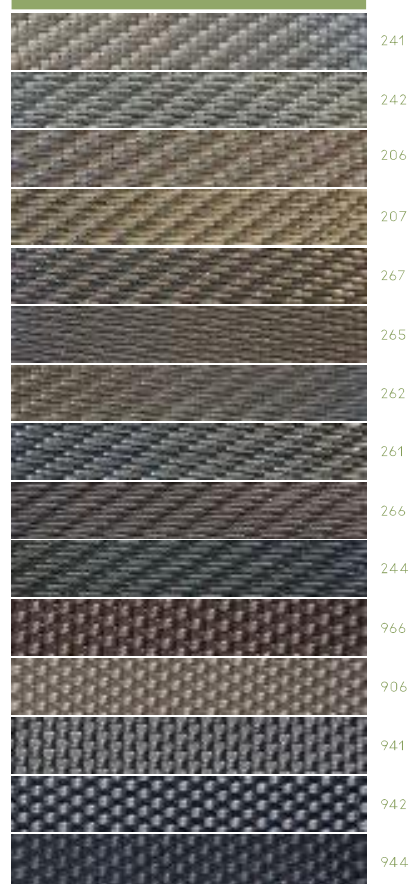

EINFASSBAND PASPEL OUTDOOR / UNI

EDGE BINDING PIPING OUTDOOR / UNI
BORDURE PASSEPOIL OUTDOOR / UNI

CA./APPROX./ENV. 1.5 CM SICHTBAR / VISIBLE